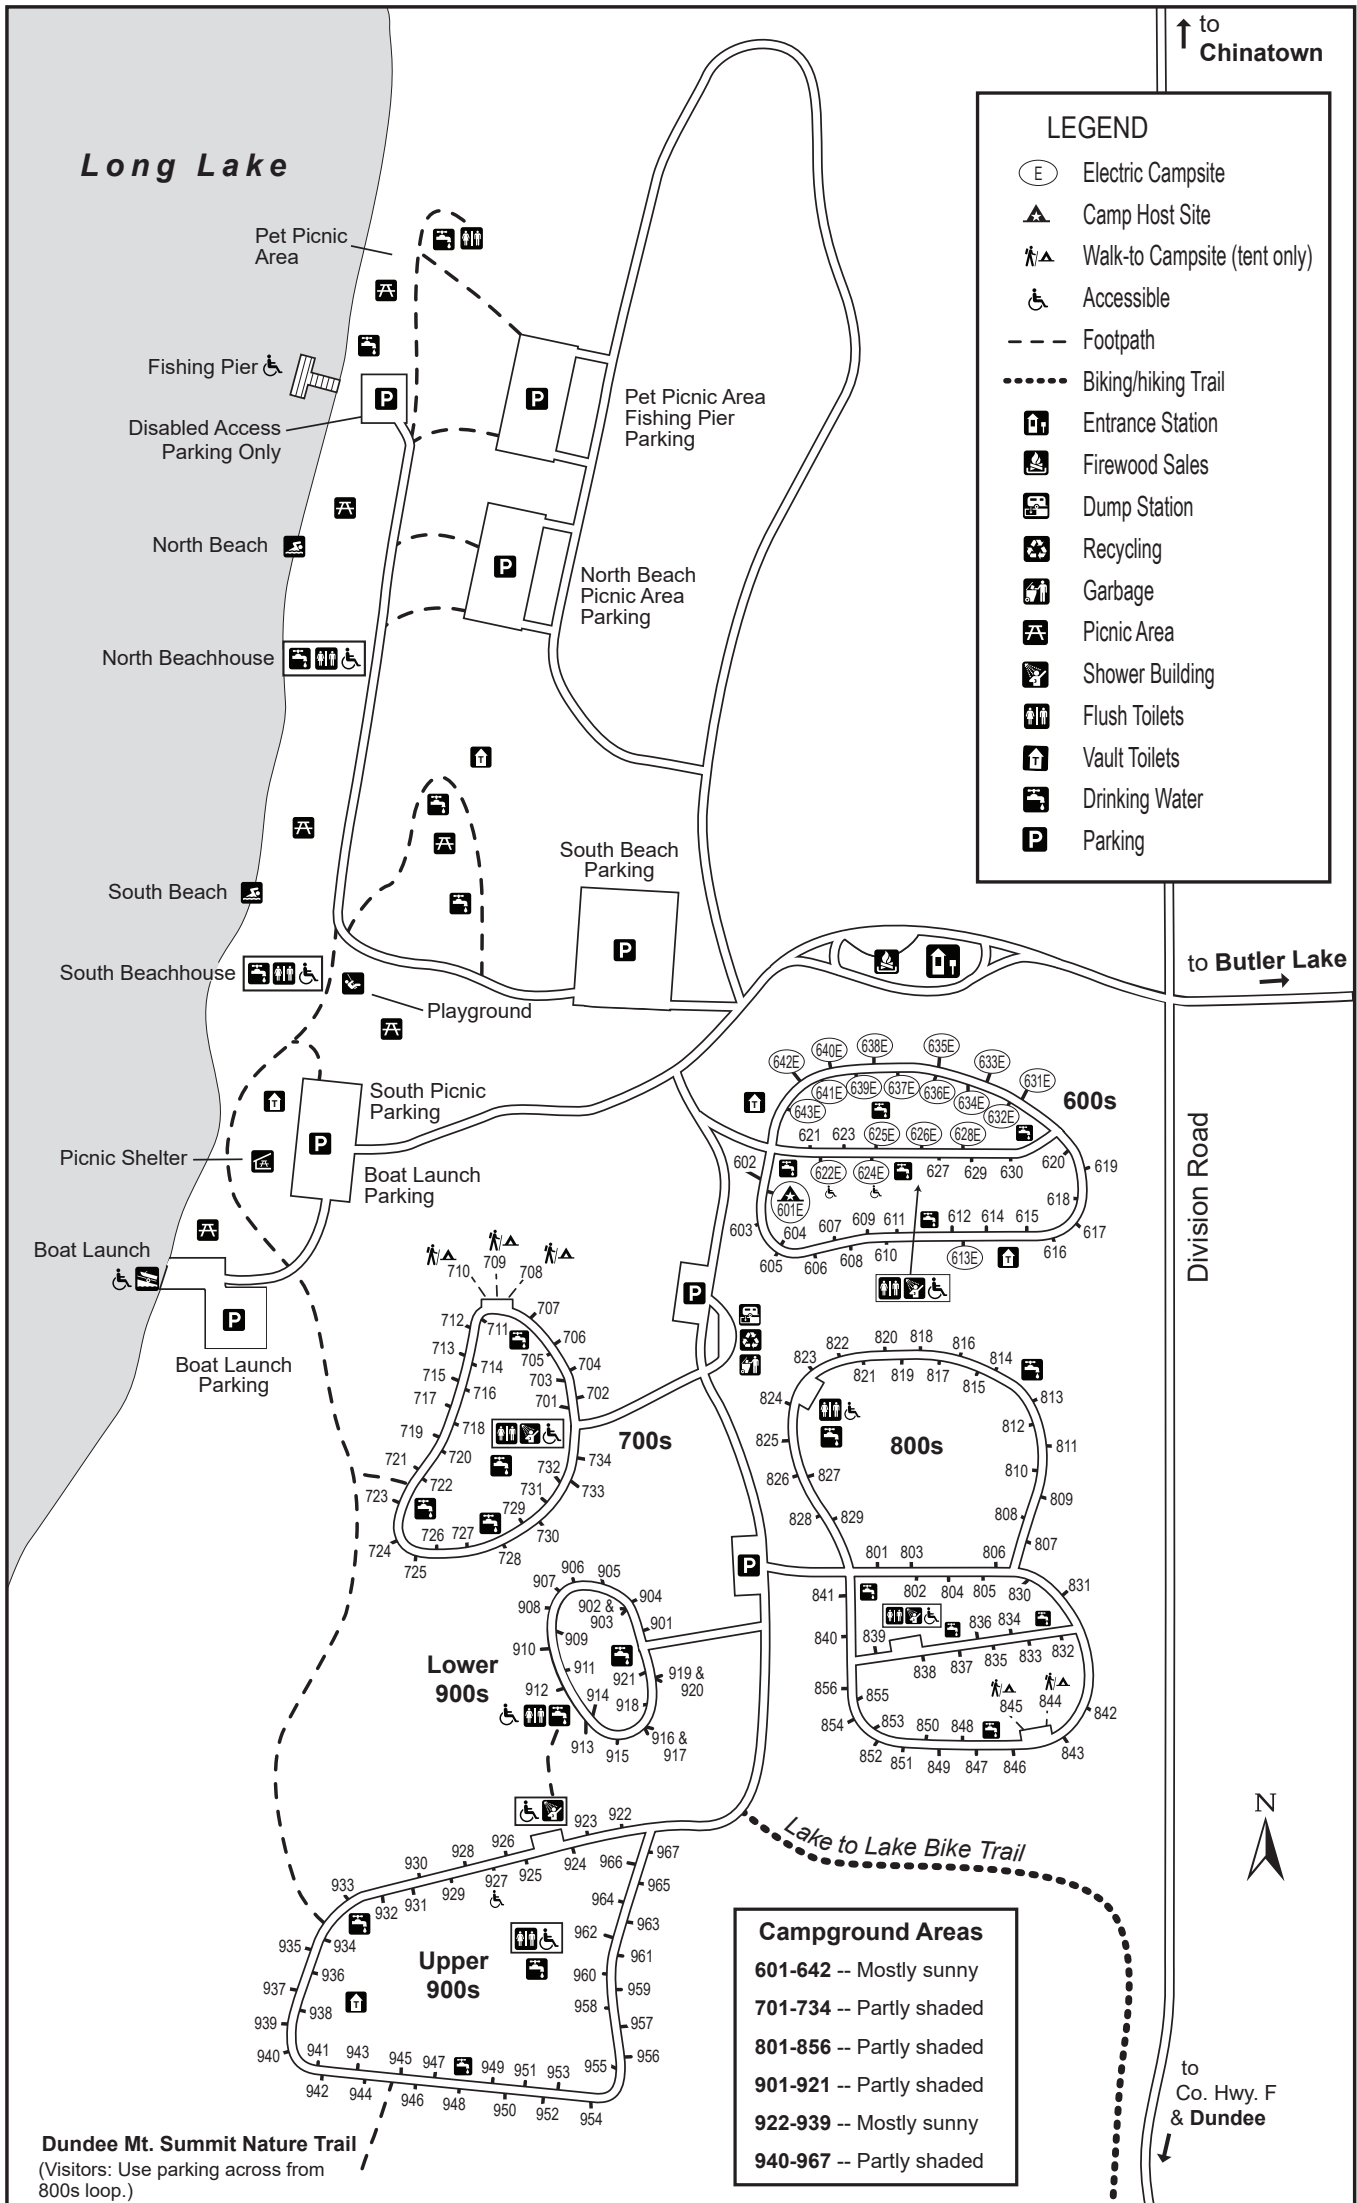

Long Lake Recreation Area

N3450 Division Rd., Cascade, WI 53011

Kettle Moraine State Forest - Northern Unit

Reservations: wisconsin.goingtocamp.com or 888-947-2757

Forest Headquarters
 Closed on weekends
 N1765 Cty. Rd. G
 Campbellsport WI 53010
 262-626-2116

Ice Age Center
 N2875 State Hwy. 67
 Campbellsport, WI 53010
 920-533-8322

Long Lake Campground
 Closed in winter.
 N3450 Division Rd.
 Cascade, WI 53011
 920-533-8612

PRINTED ON RECYCLED PAPER

PUB-PR-170 2022